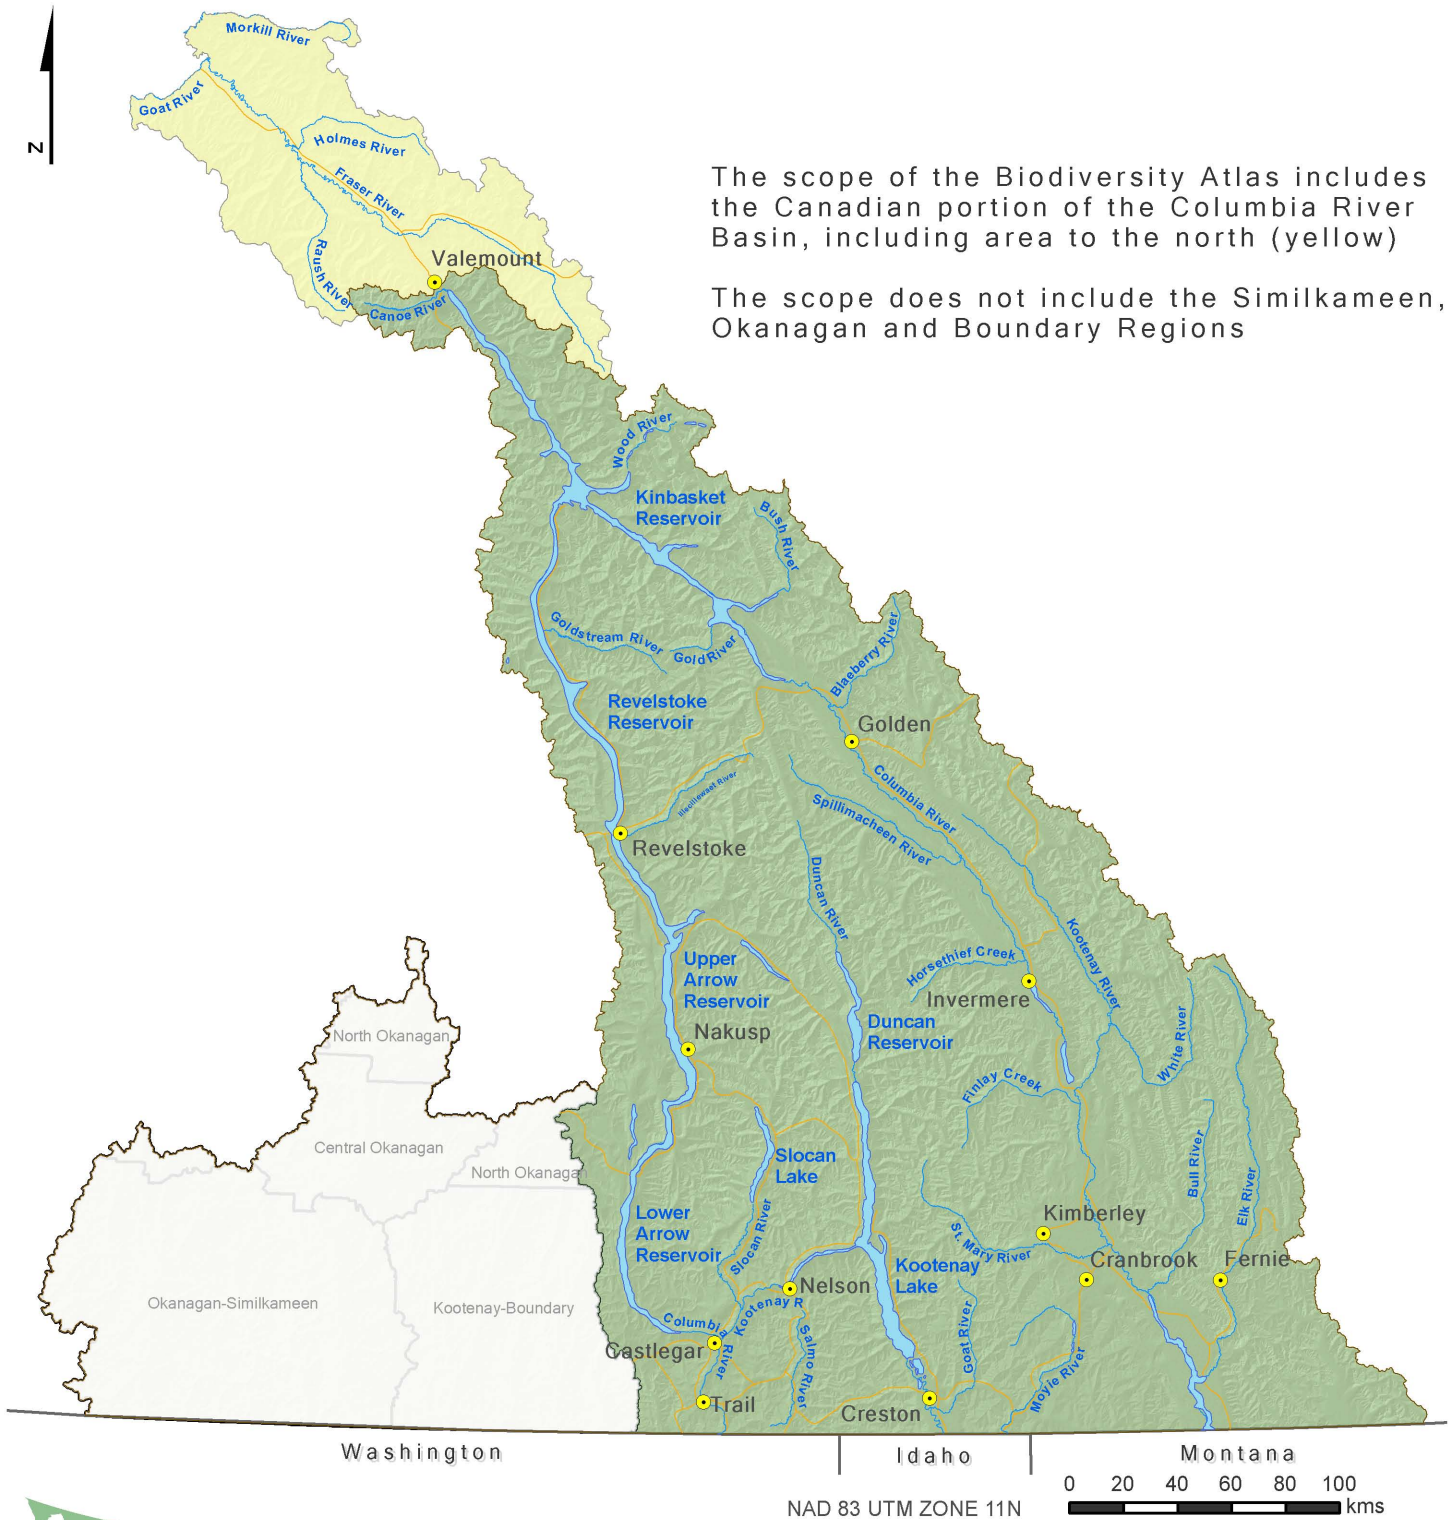

Columbia River Basin in Canada

Columbia River Basin
(Canadian portion)

The Biodiversity Atlas
scope is outlined in red